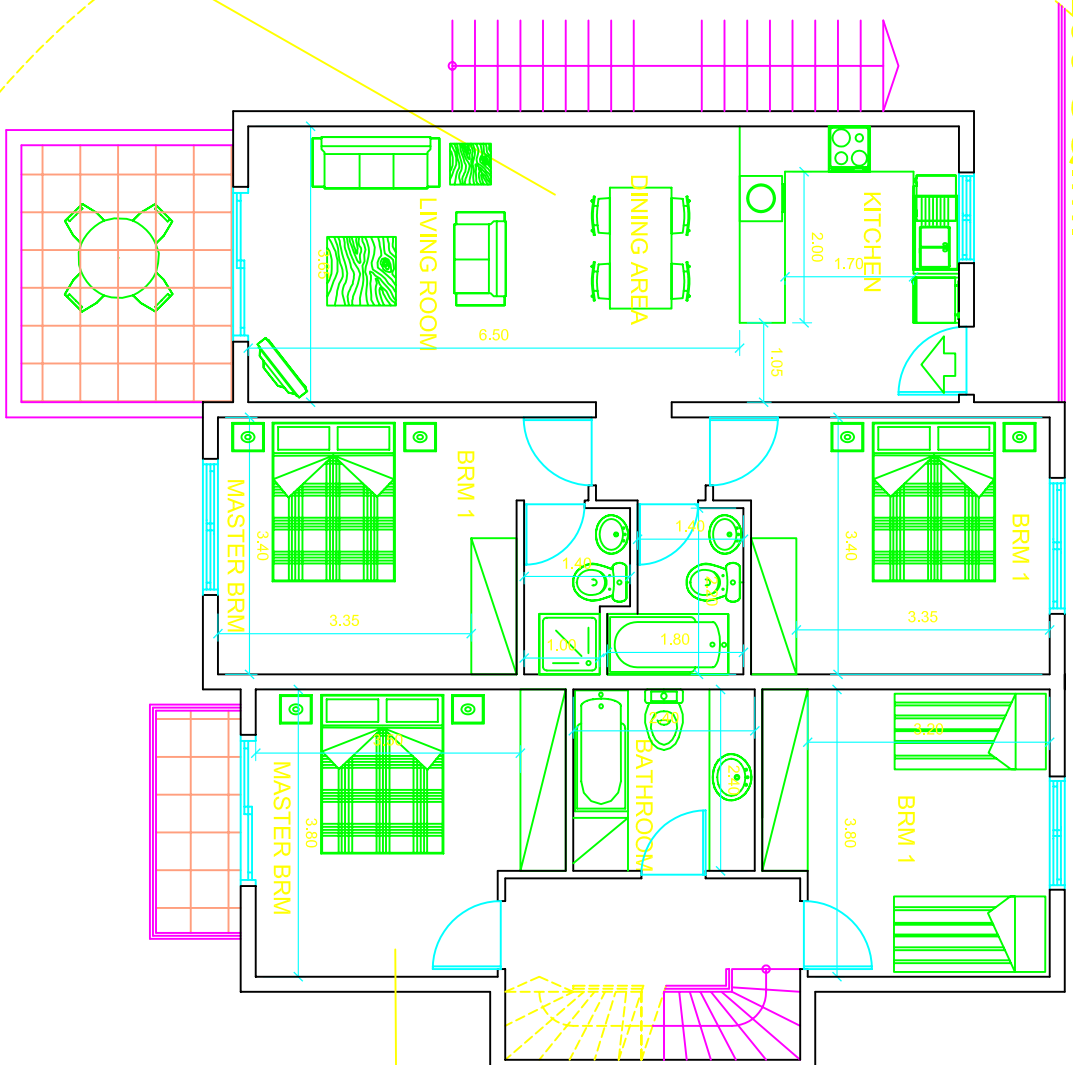

1 BRM APTM 60 SQ.M. (32 UNITS)
 2 BRM APTM 79 SQ.M. (12 UNITS)
 2 BRM MEZ 100 SQ.M. (6 UNITS)
 2 BRM MEZ 93 SQ.M. (7 UNITS)
 SHOP 32 SQ.M.
 GYM AND SQUASH COURT 206 SQ.M.

ZOOM AREA 2

2 BRM APARTMENT FF

2 BRM MEZZONETTE FF

 S. KOUPPANOS DEVELOPERS LTD	
PROJECT:	
MANDRIA – GARDENS A	
DRAWING:	ARCHITECTURAL
ZOOM AREA 2	MT
FIRST FLOOR	
CLIENT:	
SCALE 1:100	
DATE:	