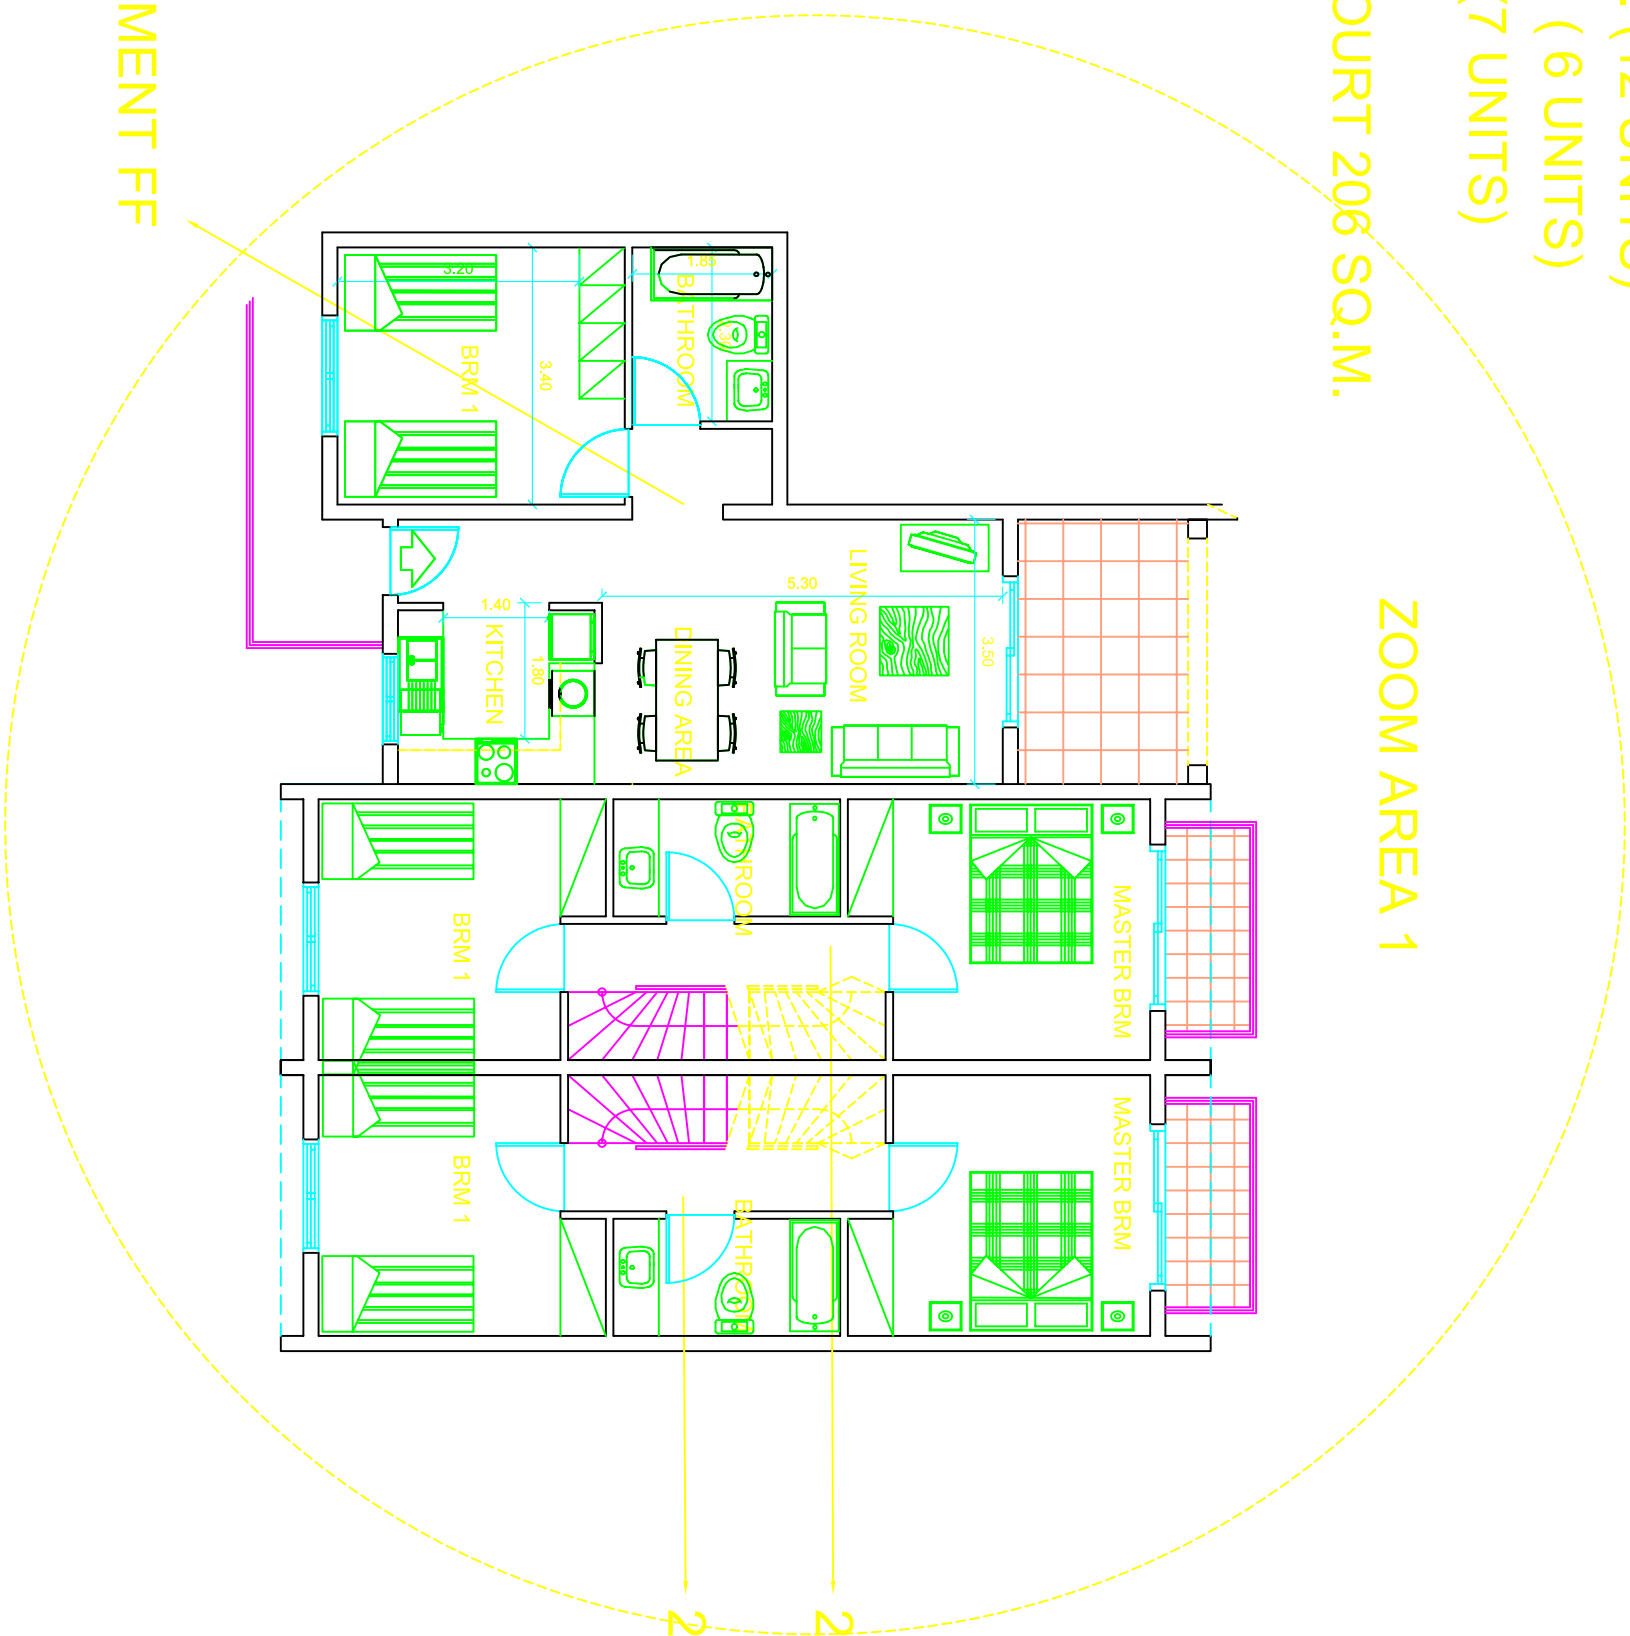

1 BRM APTM 60 SQ.M. (32 UNITS)  
 2 BRM APTM 79 SQ.M. (12 UNITS)  
 2 BRM MEZ 100 SQ.M. (6 UNITS)  
 2 BRM MEZ 93 SQ.M. (7 UNITS)  
 SHOP 32 SQ.M.  
 GYM AND SQUASH COURT 206 SQ.M.

ZOOM AREA 1

1 BRM APARTMENT FF

2 BRM MEZZONETTE FF  
 2 BRM MEZZONETTE FF

 <b>S. KOUPPANOS DEVELOPERS LTD</b>	
<b>PROJECT:</b>	
MANDRIA – GARDENS A	
<b>DRAWING:</b> ARCHITECTURAL	
ZOOM AREA 1	M5
FIRST FLOOR	
<b>CLIENT:</b>	
<b>SCALE</b> 1:100	
<b>DATE:</b>	