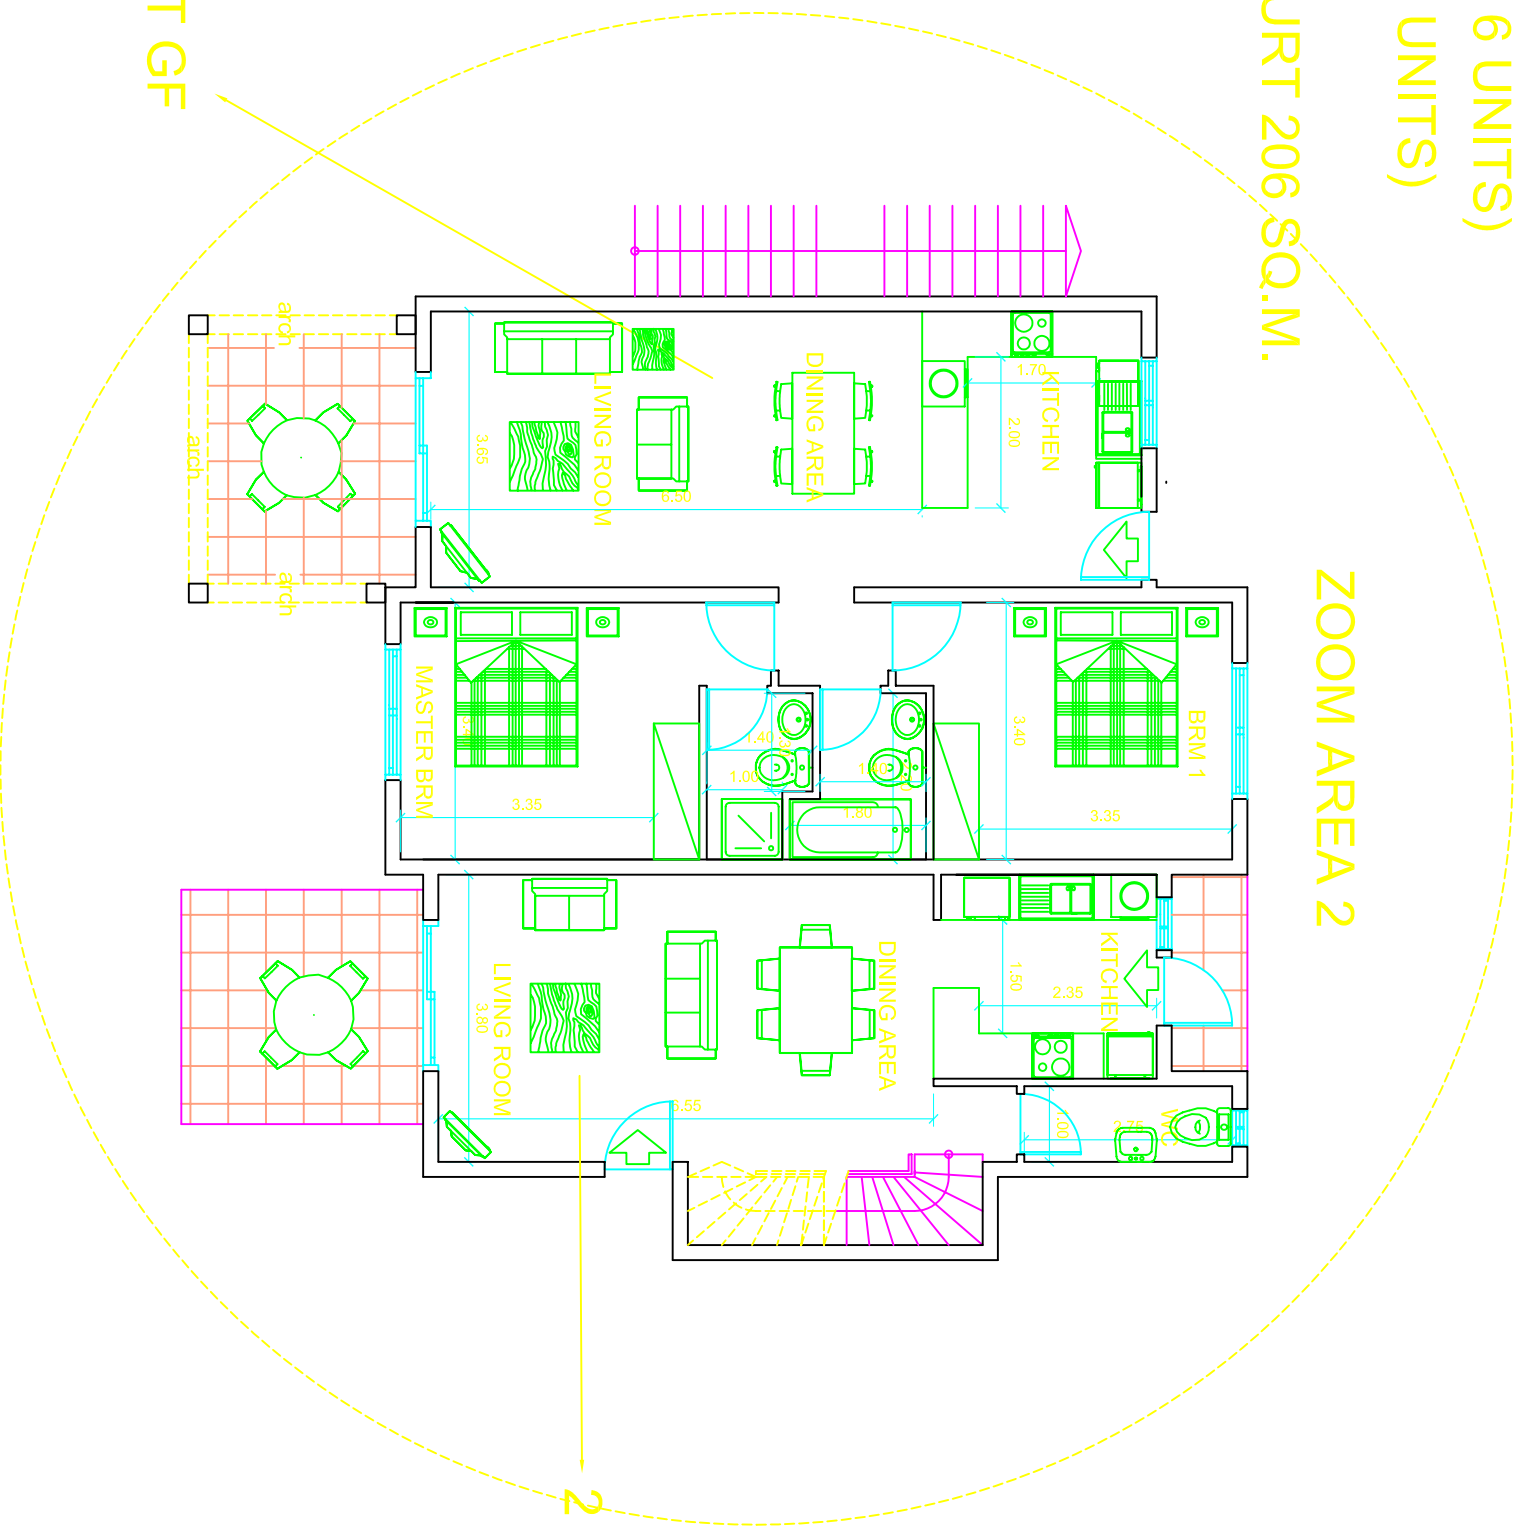

1 BRM APTM 60 SQ.M. (32 UNITS)  
 2 BRM APTM 79 SQ.M. (12 UNITS)  
 2 BRM MEZ 100 SQ.M. (6 UNITS)  
 2 BRM MEZ 93 SQ.M. (7 UNITS)  
 SHOP 32 SQ.M.  
 GYM AND SQUASH COURT 206 SQ.M.

2 BRM APARTMENT GF

ZOOM AREA 2

2 BRM MEZZONETTE GF

 <b>S. KOUPPANOS DEVELOPERS LTD</b>	
<b>PROJECT:</b>	
MANDRIA – GARDENS A	
<b>DRAWING:</b> ARCHITECTURAL	
ZOOM AREA 2 GROUND FLOOR	<b>M6</b>
<b>CLIENT:</b>	
<b>SCALE</b> 1:100	
<b>DATE:</b>	