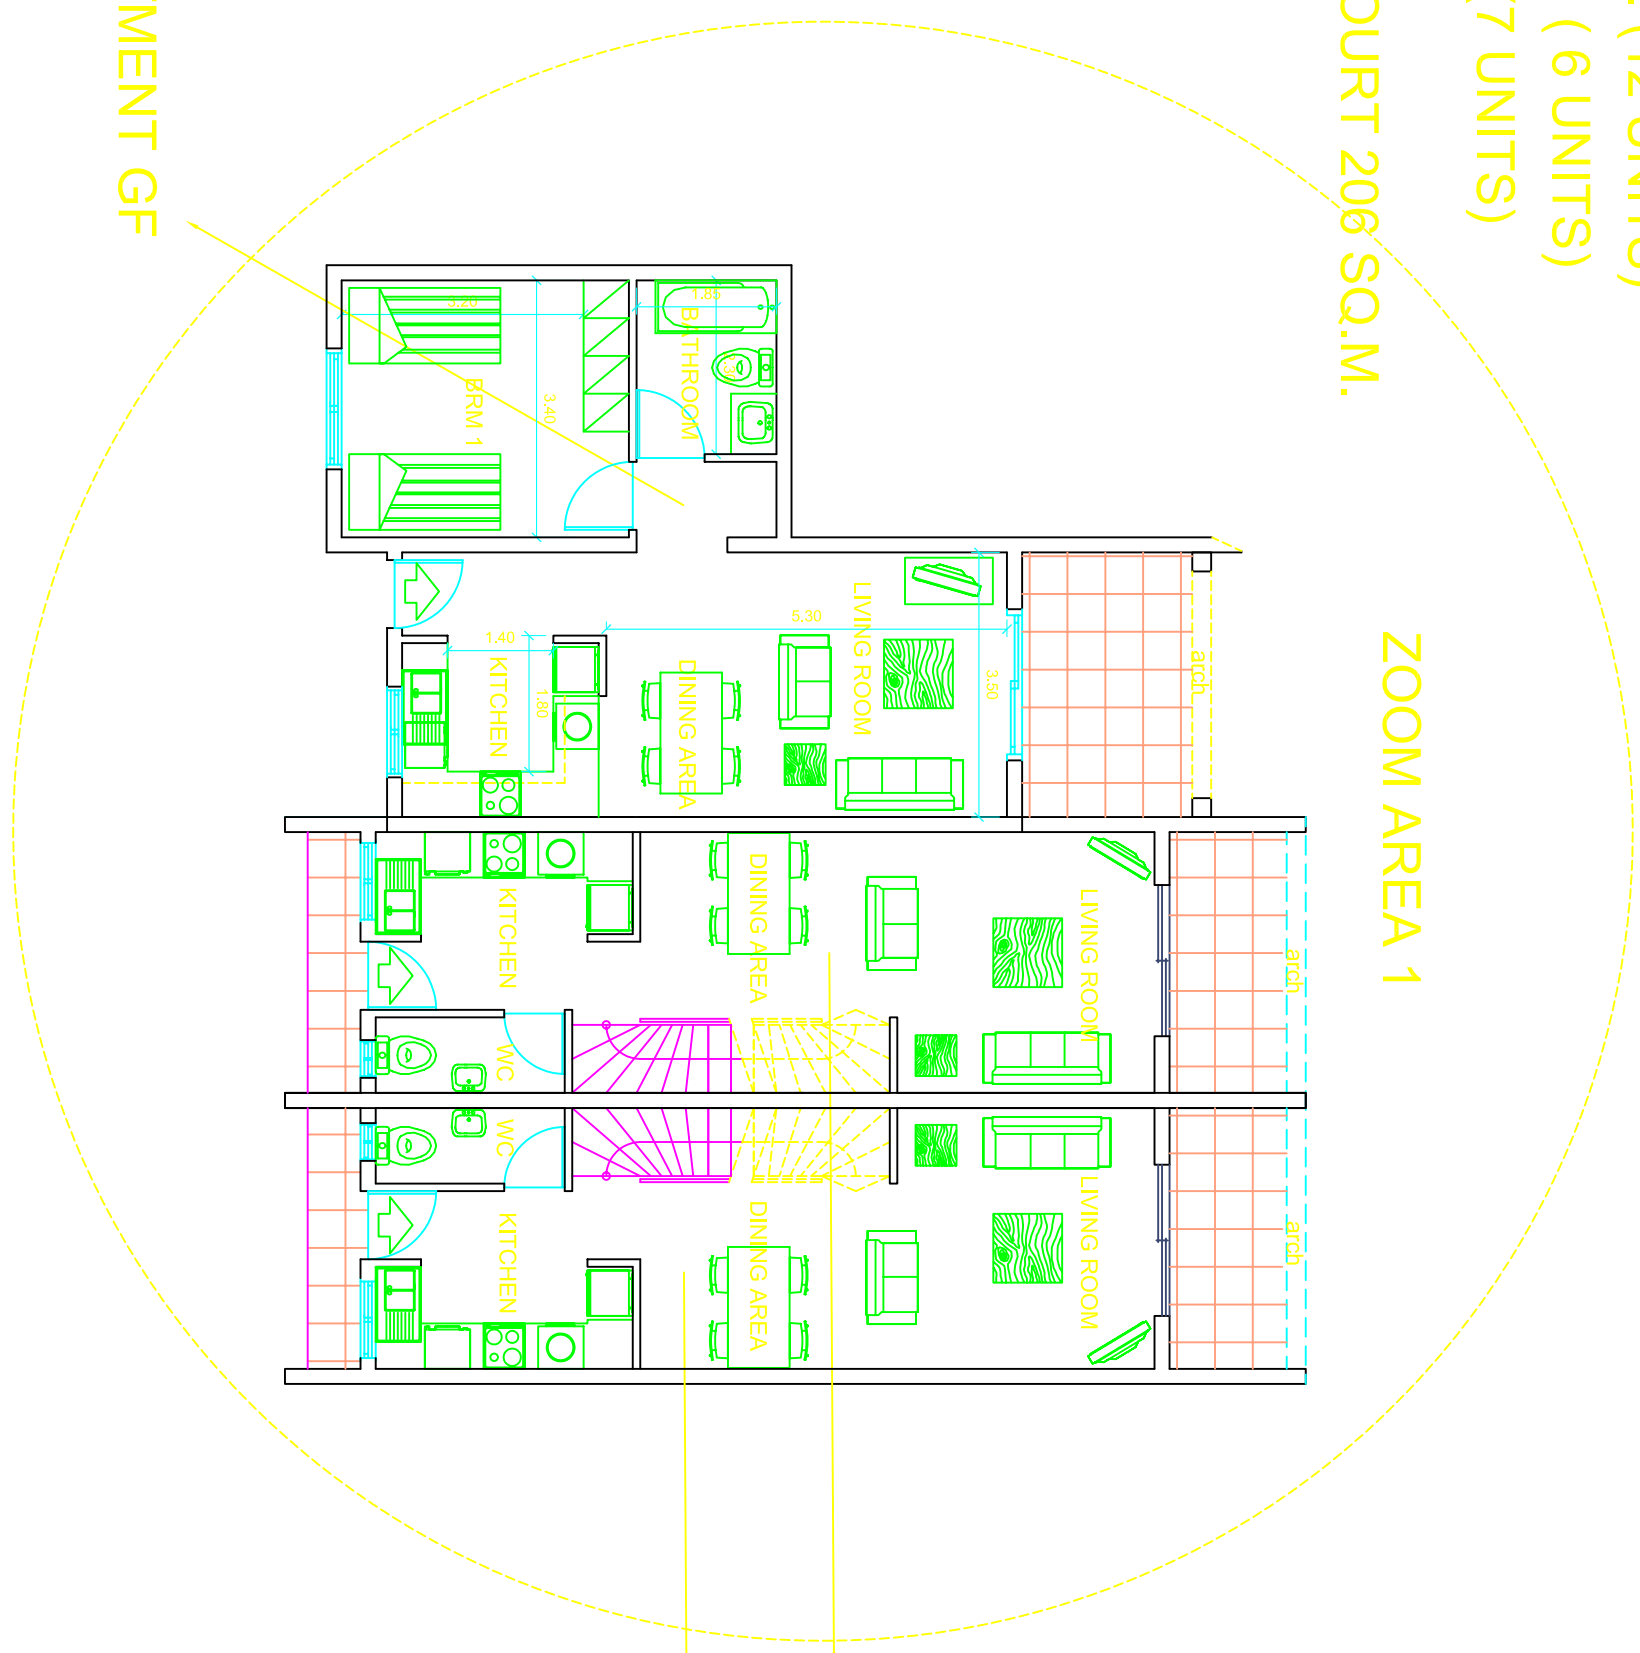

1 BRM APTM 60 SQ.M. (32 UNITS)
 2 BRM APTM 79 SQ.M. (12 UNITS)
 2 BRM MEZ 100 SQ.M. (6 UNITS)
 2 BRM MEZ 93 SQ.M. (7 UNITS)
 SHOP 32 SQ.M.
 GYM AND SQUASH COURT 206 SQ.M.

ZOOM AREA 1

2 BRM MEZZONETTE GF
 2 BRM MEZZONETTE GF

1 BRM APARTMENT GF

	
S. KOUPPANOS DEVELOPERS LTD	
PROJECT:	
MANDRIA – GARDENS A	
DRAWING: ARCHITECTURAL	
ZOOM AREA 1	M4
GROUND FLOOR	
CLIENT:	
SCALE 1:100	
DATE:	