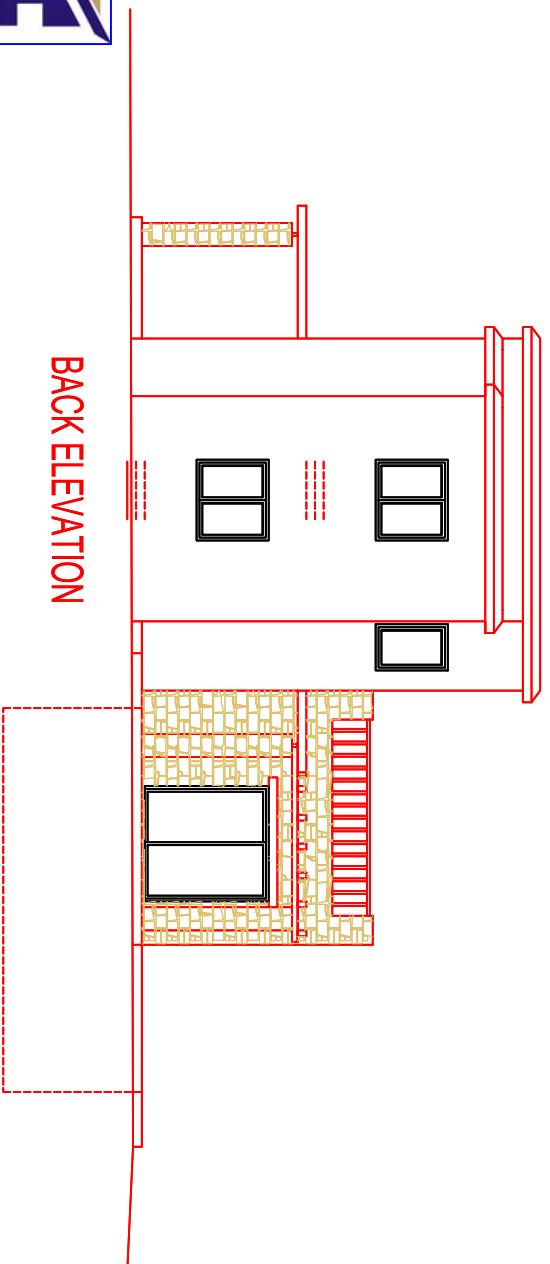

FRONT ELEVATION

BACK ELEVATION

S.KOUPANOS DEVELOPERS

NICOLAOU D.
ARCHITECTS – ENGINEERS
Paflos, 5 Paflos Cyprus
Tel.:357 6 930088

Rev.	drawn by	Inspected by	Date
1.0	LIACOYU	D.NICOLAOU	29/04/04

Copy No.: Issued to: C I

Project: GOLF VIEW VILLAS

Location: KOUKIA

Type: 3BR VILLAS

Job No: 2010

Title: ELEVATIONS

Sheet No: A4

Scale: 1:100 (cm)